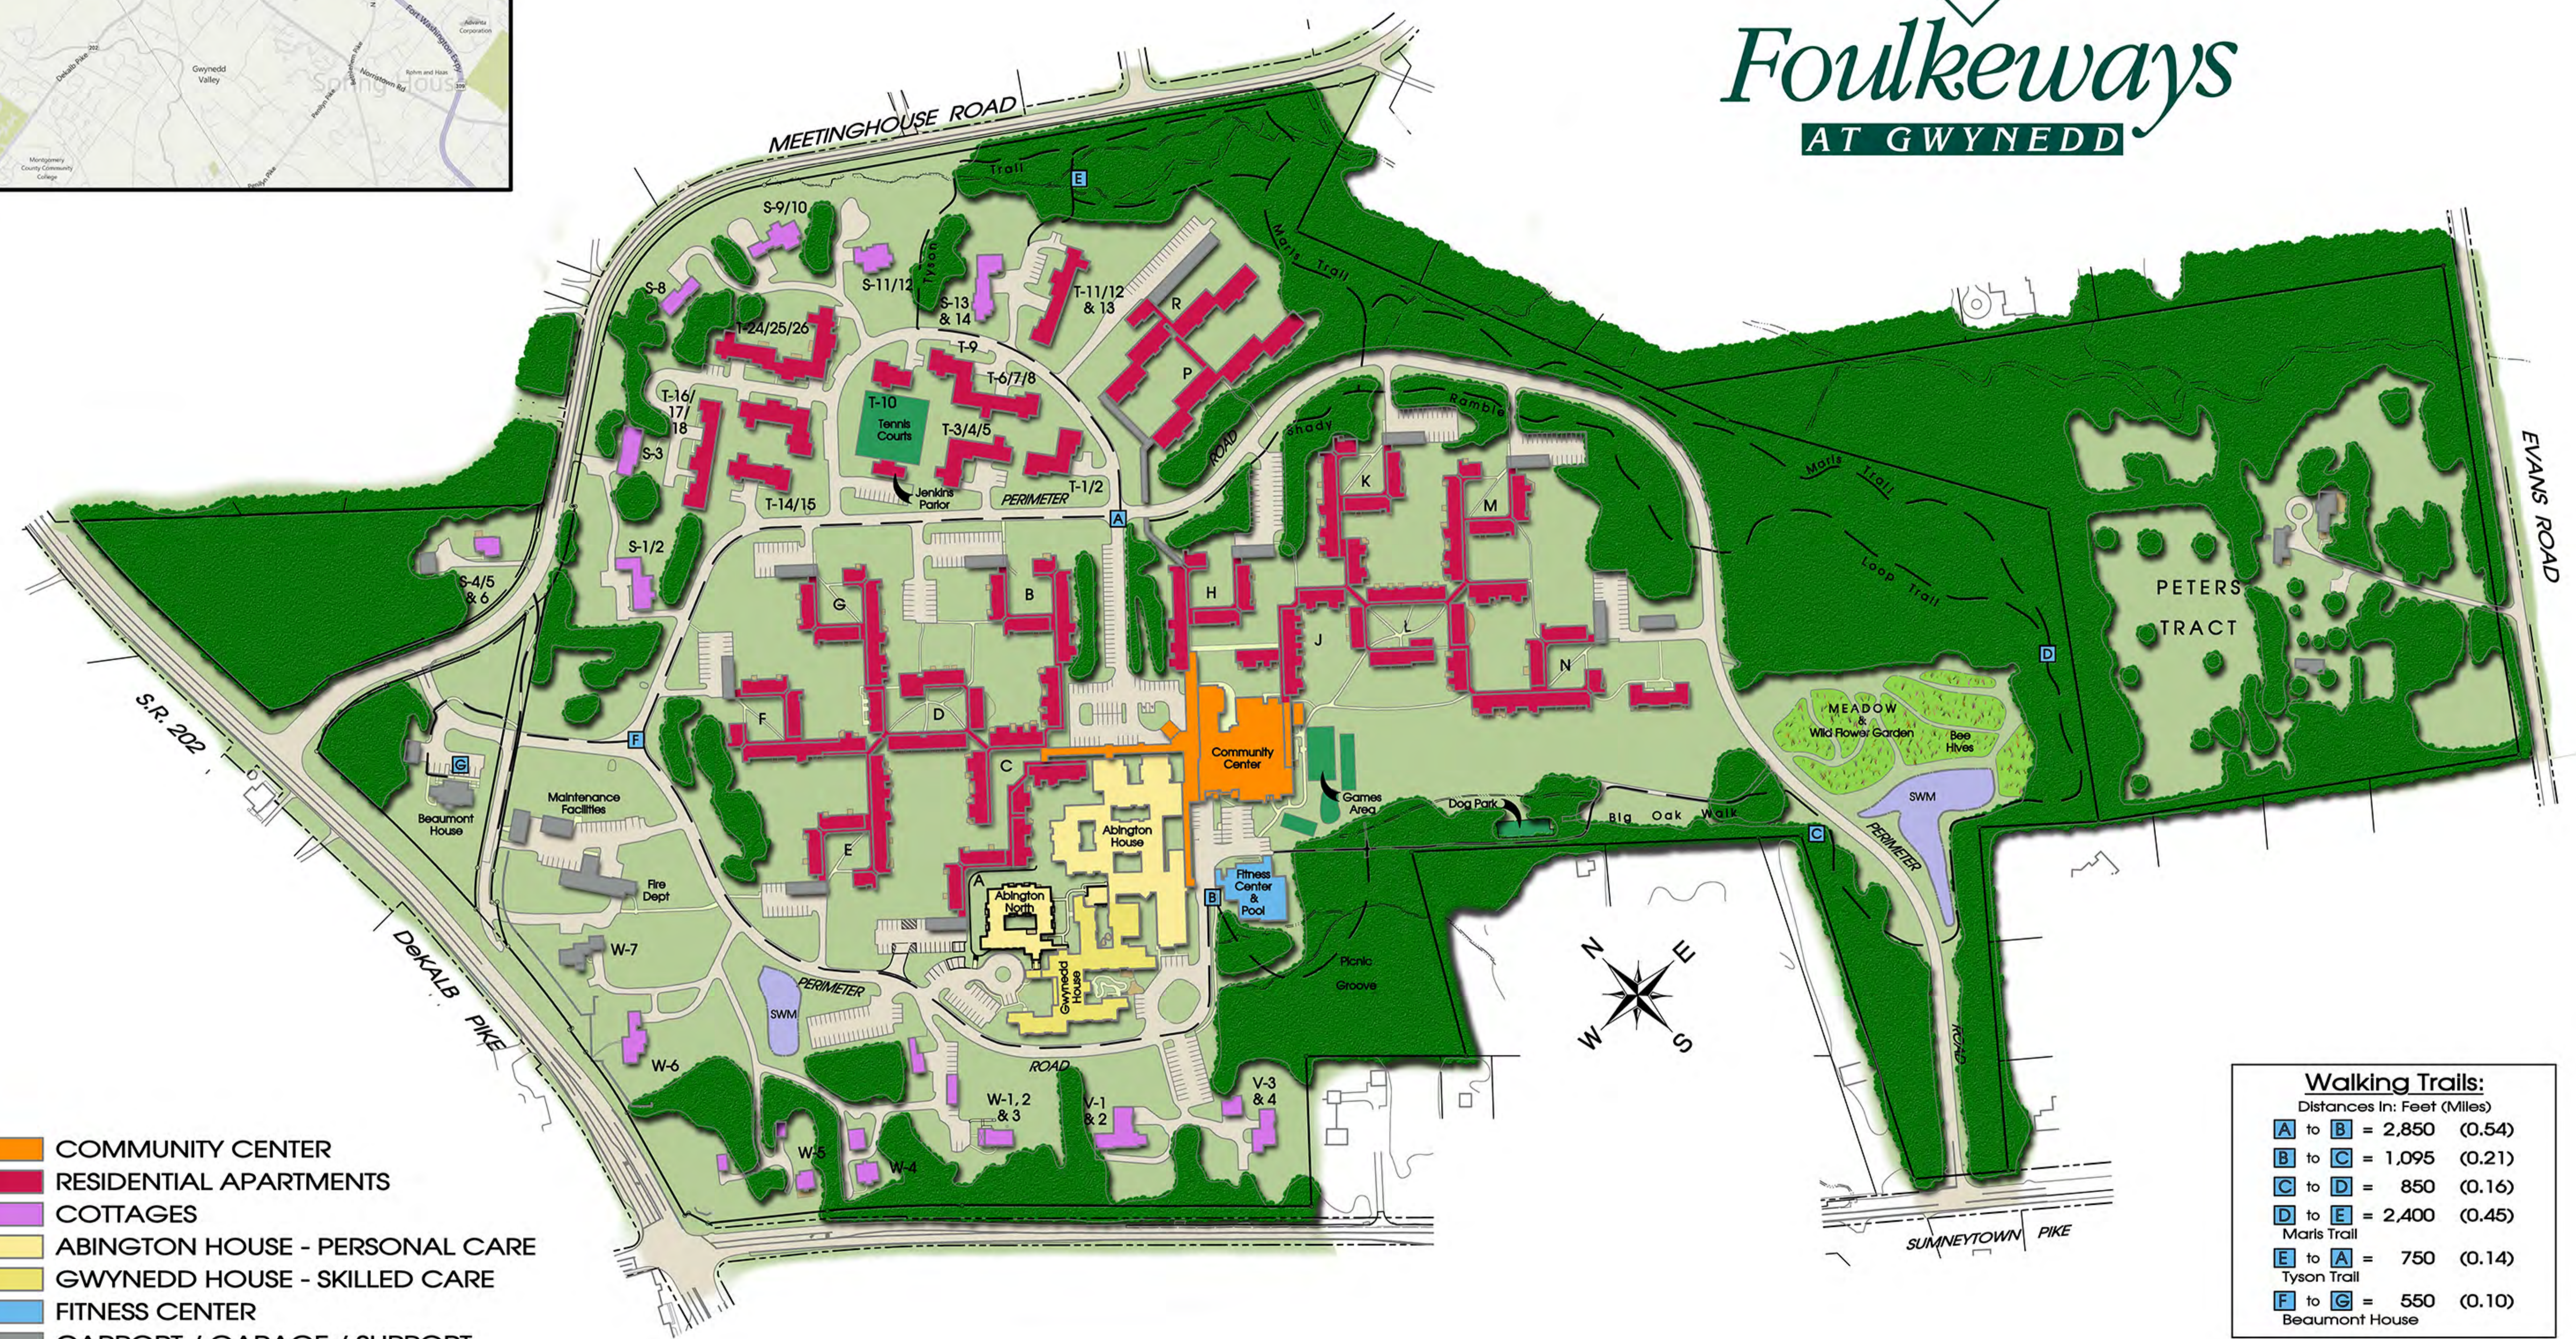

# Foulkeways AT GWYNEDD

- COMMUNITY CENTER
- RESIDENTIAL APARTMENTS
- COTTAGES
- ABINGTON HOUSE - PERSONAL CARE
- GWYNEDD HOUSE - SKILLED CARE
- FITNESS CENTER
- CARPORT / GARAGE / SUPPORT
- GAMES / TENNIS

**Walking Trails:**  
Distances In: Feet (Miles)

A to B	= 2,850 (0.54)
B to C	= 1,095 (0.21)
C to D	= 850 (0.16)
D to E	= 2,400 (0.45)
Maris Trail	
E to A	= 750 (0.14)
Tyson Trail	
F to C	= 550 (0.10)
Beaumont House	