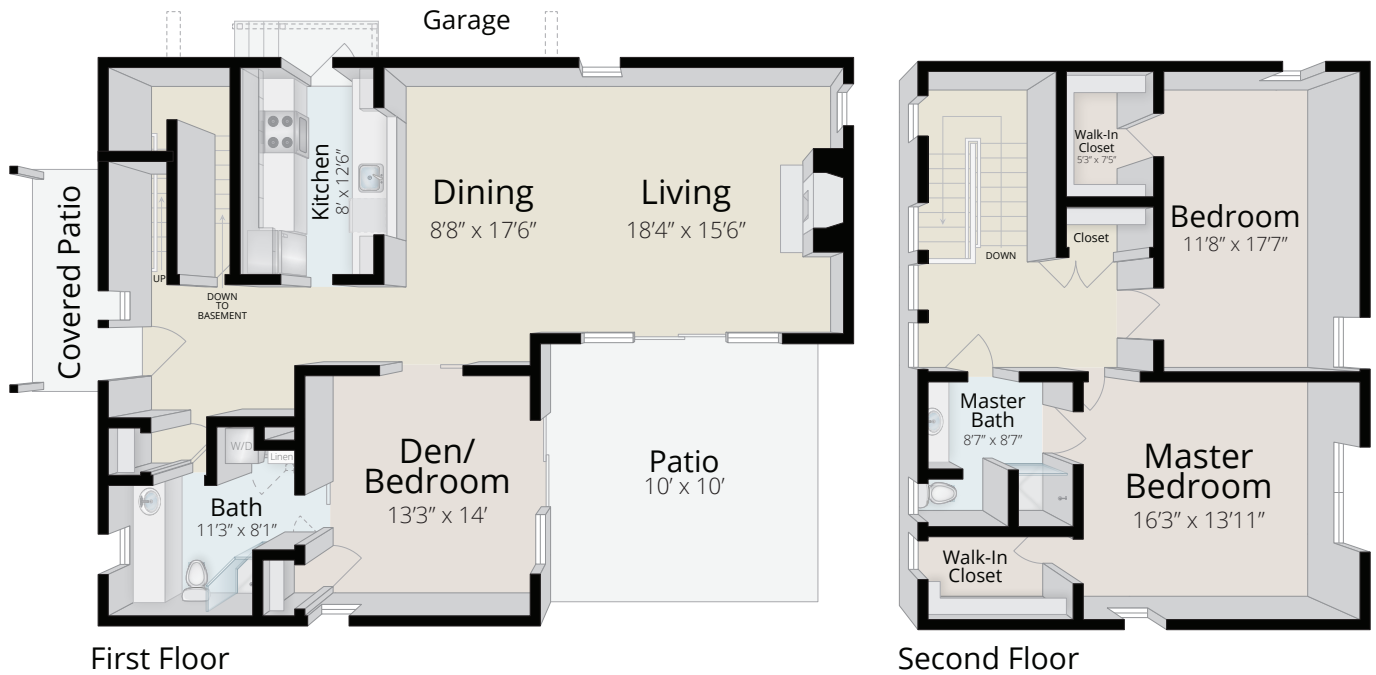

## 2 BEDROOM - DEN (TYSON 2-STORY)

\* One car garage and full basement are not included in square footage.

### Foulkeways at Gwynedd

1120 Meetinghouse Road  
Gwynedd, PA 19436

215-283-7010

[foulkeways.org](http://foulkeways.org)

- One car garage and basement
- Two full baths
- Living Room has Vaulted Ceiling with skylight
- Master and guest bedroom walk-in closets
- First floor laundry
- Gas Fireplace
- Fully equipped kitchen
- Washer and dryer
- Draperies
- Individual climate controls
- Outdoor garden patio
- Choice of paint colors and flooring for each living space

**1,600 to 1,730 sq. ft. - approximate**

*Please note, the floor plan square footage, dimensions, and scaling are approximate.*