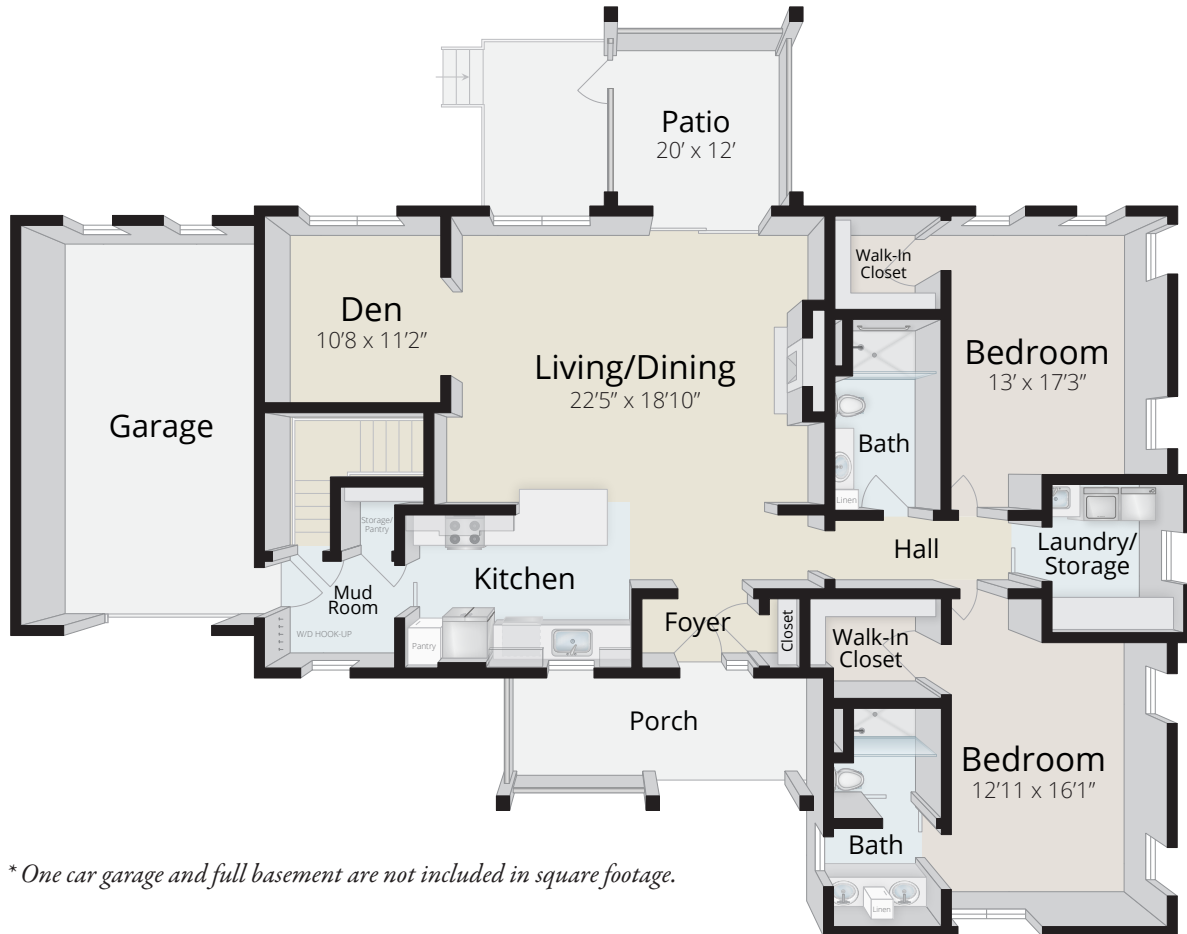

2 BEDROOM - DEN (TYSON S)

* One car garage and full basement are not included in square footage.

Foulkeways at Gwynedd

1120 Meetinghouse Road
Gwynedd, PA 19436

215-283-7010

foulkeways.org

- Master and guest bedroom walk-in closets
- Screened-in porch option
- One car garage and full basement
- Two full baths
- Fully equipped kitchen
- Laundry Room: washer, dryer, hanging and folding counter
- Draperies
- Individual climate controls
- Outdoor garden patio or raised deck
- Choice of paint colors and flooring for each living space
- Mud Room with large walk-in pantry
- Living Room has Cathedral Ceiling

1,740 sq. ft. - approximate

Please note, the floor plan square footage, dimensions, and scaling are approximate.