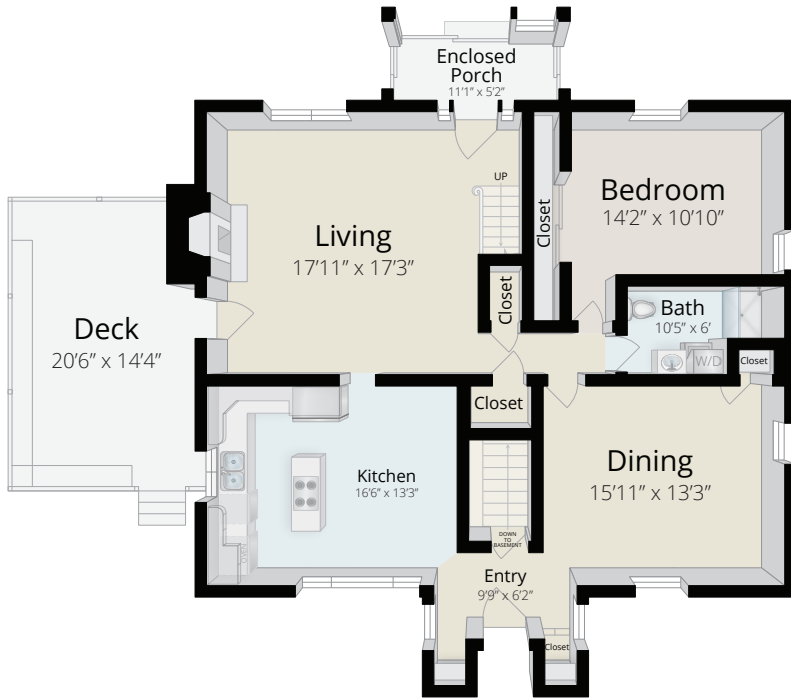

## COTTAGES

**Foulkeways at Gwynedd**  
1120 Meetinghouse Road  
Gwynedd, PA 19436

215-283-7010  
[foulkeways.org](http://foulkeways.org)

- Each of the independent living cottages at Foulkeways retirement community are unique.
- Some of the senior living cottages are two bedrooms and other cottage homes offer a spacious three, four, or five bedroom design.
- Most cottages are two stories and include garages.

**1,750 to 3,000 sq. ft. - approximate**

*Please note, the floor plan square footage, dimensions, and scaling are approximate.*