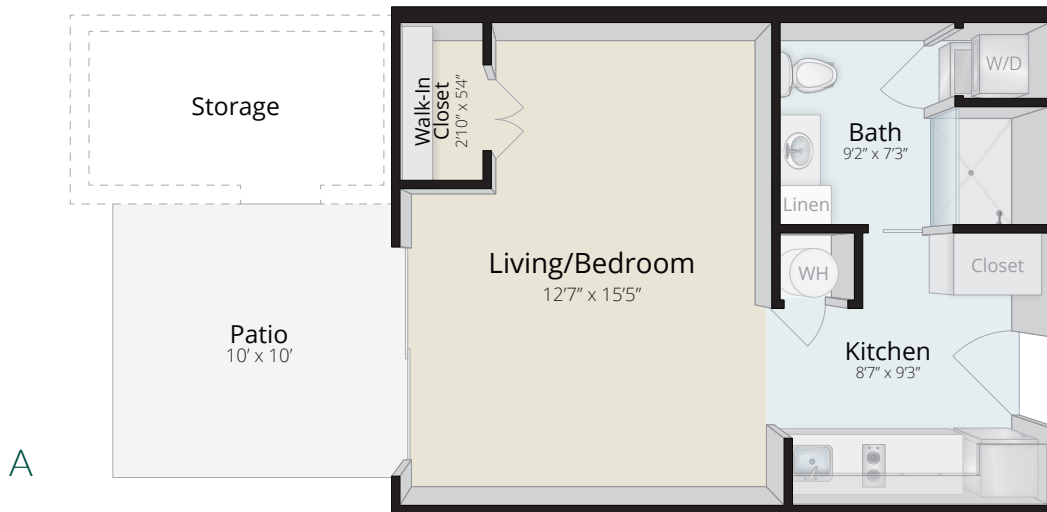

Foulkeways
AT GWYNEDD

STUDIOS

Foulkeways at Gwynedd

1120 Meetinghouse Road
Gwynedd, PA 19436

215-283-7010

foulkeways.org

- One full bath
- Walk-in closet, coat closet & outside storage*
- Fully equipped kitchen
- Washer and dryer
- Draperies
- Individual climate controls
- Outdoor garden patio or private balcony
- Choice of paint colors and flooring for each living space

370 to 410 sq. ft. - approximate

Please note, the floor plan square footage, dimensions, and scaling are approximate

**Not available on all units*