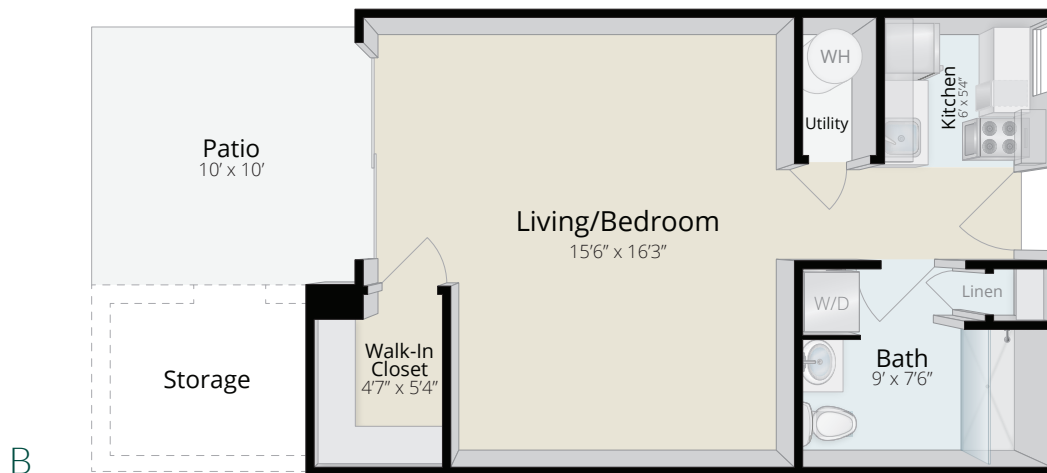

Foulkeways
AT GWYNEDD

STUDIOS

Foulkeways at Gwynedd

1120 Meetinghouse Road
Gwynedd, PA 19436

215-283-7010

foulkeways.org

- One full bath
- Walk-in closet, coat closet & outside storage*
- Fully equipped kitchen
- Washer and dryer
- Draperies
- Individual climate controls
- Outdoor garden patio or private balcony
- Choice of paint colors and flooring for each living space

370 to 410 sq. ft. - approximate

Please note, the floor plan square footage, dimensions, and scaling are approximate

**Not available on all units*